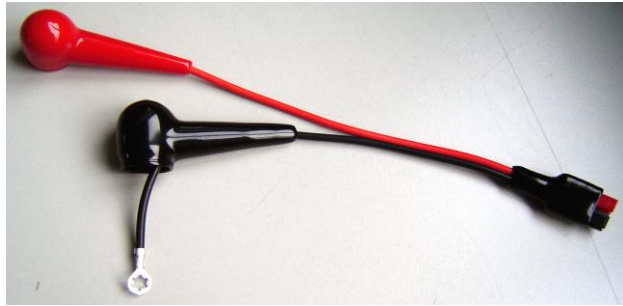

Battery accessories

TP01
(M8-AP Terminal)

TP02
(M6-AP Terminal)

TP04
(M8-A01 Terminal)

TP05
(M6-A01 Terminal)

TP20 (M6)

TP06
(M6-A01 Terminal, with knurling)

TP08
(M8-A01 Terminal, with knurling)

TP26 (M6)

TP27 (M6)

TP28 (M8)

TP29 (M6)

Side receptacle terminals (FR45)

CLF2 (F1) connector

JSTE cables

Battery adapter (For DC24-12)