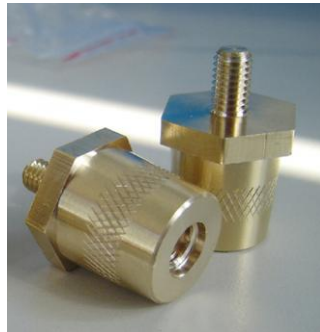

Battery accessories

TP01
(M8-AP Terminal)

TP02
(M6-AP Terminal)

TP04
(M8-A01 Terminal)

TP05
(M6-A01 Terminal)

TP20 (M6)

TP06
(M6-A01 Terminal, with knurling)

TP08
(M8-A01 Terminal, with knurling)

TP26 (M6)

TP27 (M6)

TP28 (M8)

TP29 (M6)

Side receptacle terminals (FR45)

CLF2 (F1) connector

JSTE cables

Battery adapter (For DC24-12)